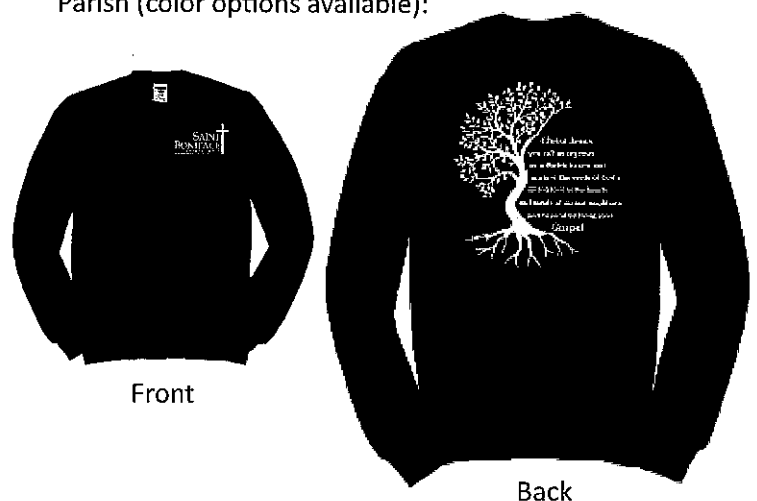

Parish (color options available):